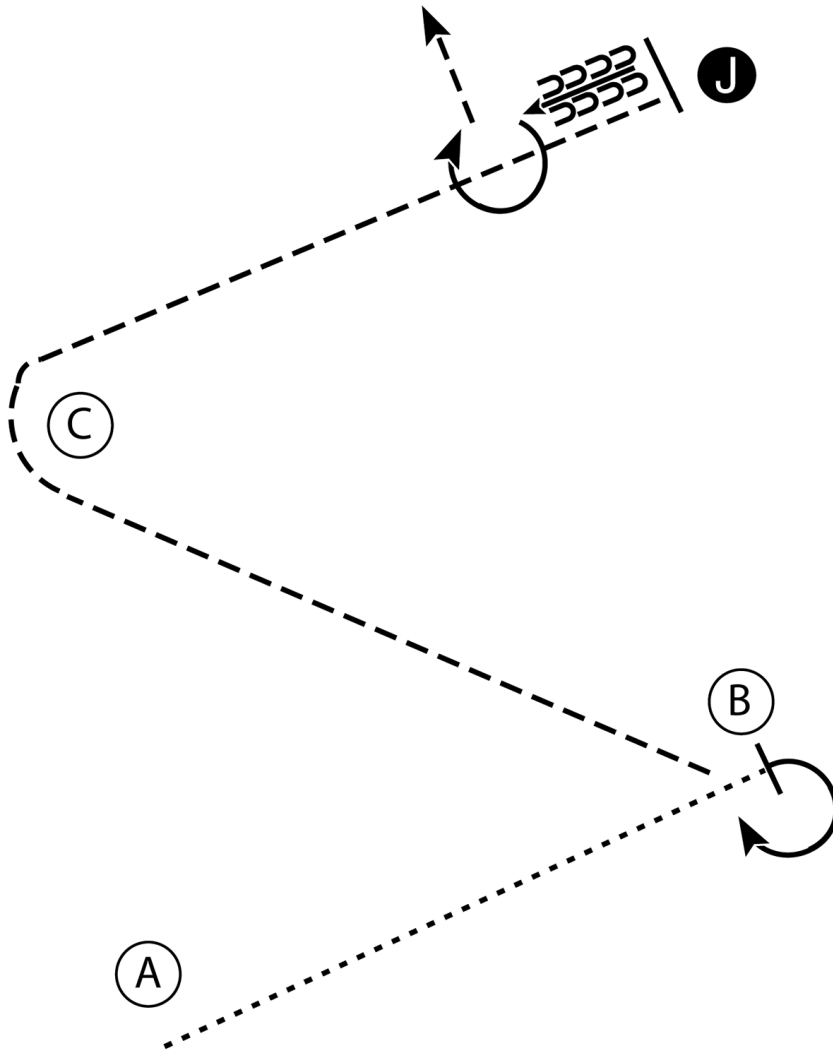

## Showmanship ( APHA - ASHA Amateur)

Show Date: 5 - 7 June 2009

w w w . H o r s e S h o w P a t t e r n s . c o m

w w w . H o r s e S h o w P a t t e r n s . c o m

1. Begin at A. Walk from A to B.
2. Stop and perform a 245 degree turn.
3. Trot around C to the Judge. Set up for inspection.
4. When dismissed back four steps and perform a 270 degree turn.
5. Trot to the line-up.

[S/3-6]

Pattern Provided by:

*S. de Geus*