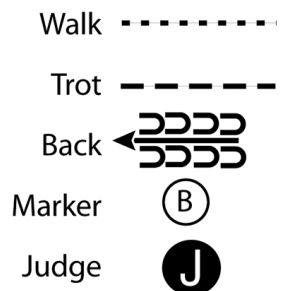

## Showmanship ( APHA - ASHA Amateur)

Show Date: 5 - 7 June 2009

w w w . H o r s e S h o w P a t t e r n s . c o m

w w w . H o r s e S h o w P a t t e r n s . c o m

1. Begin at A. Walk from A to B.
2. Stop and perform a 245 degree turn.
3. Trot around C to the Judge. Set up for inspection.
4. When dismissed back four steps and perform a 270 degree turn.
5. Trot to the line-up.